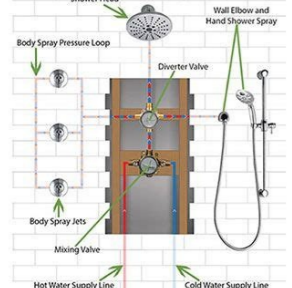

How to adjust kohler bathtub faucet. How to install a kohler single handle bathroom faucet. How to clean kohler bathroom faucet screen.

The K-193-4 faucet brings a classic, refined look to your bathroom sink combined with the ease of single-handle operation. ... Commercial Products and Bathroom Design and Installation Services are excluded. Promotion valid until April 10th,2022 at 11:59 p.m. PST; ... Kohler Bathroom and Kitchen. Support See All Support Explore all . Customer ... Apr 27, 2022 · Modern Single Hole Single-Handle Bathroom Faucet in Stainless With defined geometric angles and edges, this Modern Single Hole 1-Handle Bathroom Faucet in Stainless creates a streamlined look of contemporary elegance. Models have 50/50 pop-up type fitting with plated flange and stopper. Lighting, Choreograph Shower Walls, Commercial Products and Bathroom Design and Installation Services are excluded. Promotion valid until April 10th,2022 at 11:59 p.m. PST × Apr 27, 2022 · Modern Single Hole Single-Handle Bathroom Faucet in Stainless With defined geometric angles and edges, this Modern Single Hole 1-Handle Bathroom Faucet in Stainless creates a streamlined look of contemporary elegance. Models have 50/50 pop-up type fitting with plated flange and stopper. The K-193-4 faucet brings a classic, refined look to your bathroom sink combined with the ease of single-handle operation. ... Commercial Products and Bathroom Design and Installation Services are excluded. Promotion valid until April 10th,2022 at 11:59 p.m. PST; ... Kohler Bathroom and Kitchen. Support See All Support Explore all . Customer ...